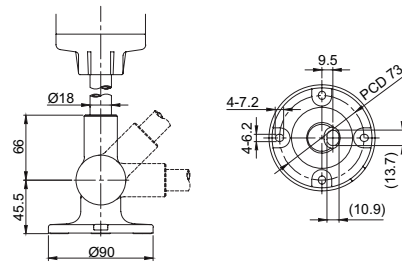

・ SL18 | SL24

0~180度(15度間隔で設定可能)で調節可能な取付台です。水平面、垂直面、傾斜面等どんな取り付け条件にも対応できます。

材質: Al
色: Silver

外形 寸法及び適用製品

SL18

ST45 / ST56 Series, STG40 / STG50 Series, STC45 / STC56 Series, QTG50 / QTG60 Series, QTC50 / QTC60 Series, QTR50 / QTR60 Series, QT50 Series, QTG60-WIZ Series, MTG50 / MTG60 Series, MTC50 / MTC60 Series, MTR50 / MTR60 Series, EST56 Series, ST45 / ST56-ETN Series, QTG50 / QTG60-ETN Series, QTC50 / QTC60-ETN Series, QTR50 / QTR60-ETN Series, ST45 / ST56-USB Series, QTG50 / QTG60-USB Series, QTC50 / QTC60-USB Series, QTR50 / QTR60-USB Series