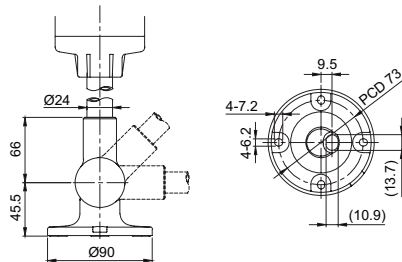

ST80 Series, STC80 Series, QTG70 Series, QTC70 Series, QTR70 Series, QT70 Series, QTG70-WIZ Series, MTG70 Series, MTC70 Series, MTR70 Series, QAT80 Series, ST80-ETN Series, QTG70-ETN Series, QTC70-ETN Series, QTR70-ETN Series, ST80-USB Series, QTG70-USB Series, QTC70-USB Series, QTR70-USB Series